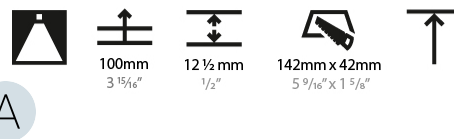

ELECTRICAL

Lamp Type: LED (Zhaga Standard)
Input Wattage (W): 14.3
Total Output Wattage (W): 13.3
Dimming: Tri-Mode (Non-Dimming and Phase Dimming (120Vac only) and 0-10V Dimming)
Driver Included: No
Driver Location: Recessed Housing
Driver Type: Constant Current - Universal
Driver Class: Class 2
Housing: See components
Input Voltage (V): 120 - 277
Constant Current (MA): 1050

LED

Number of LEDs: 4
Color Temperature (°K): 2700 / 3000 / 3500 / 4000
Max. Delivered Lumen (lm): 750 / 850 / 862 / 880
CRI: >90 CRI
Lamp Life (hrs): 50000
Upon Request: Special Color Temperature

OPTICAL

Reflector: 8 / 14 / 34
Upon Request: Special Beam Angles

RATINGS AND CERTIFICATIONS

Certified By: CSA Certified to UL and CSA Standards
Zaneen Lighting Inc. © 2024, 11800 388-3382, 1-416-247-9319, www.zaneen.com

For international specifications by adding 'INT' at the end of the existing Model #. For assistance on 'custom' specifications, contact zteam@zaneen.com.
In a constant effort to supply the best product, we reserve the right to change specifications or materials without notice. The most recent specification sheets are found at zaneen.com