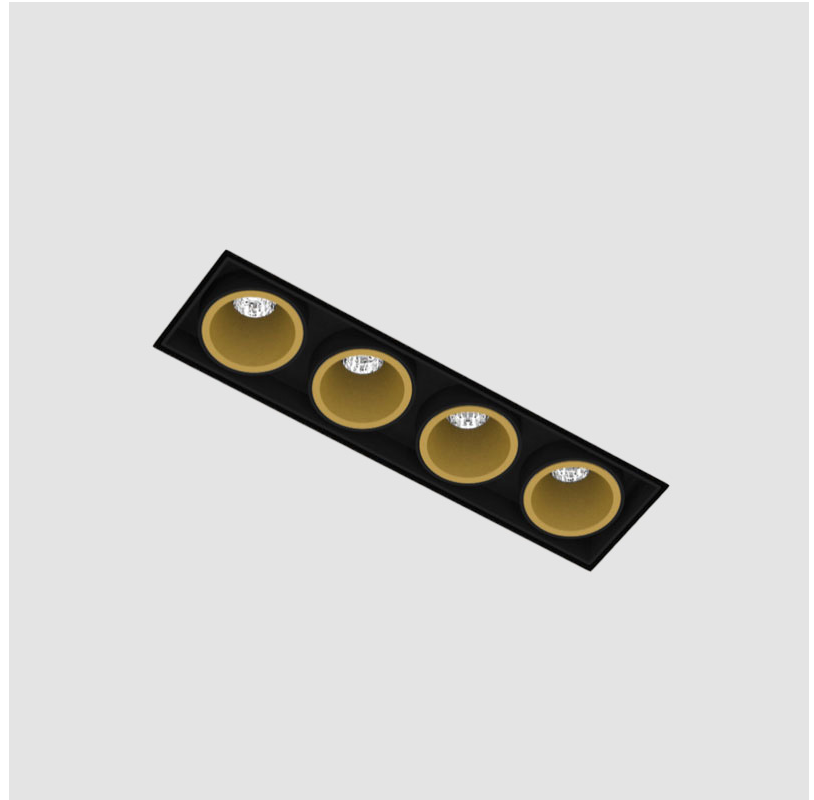

ELECTRICAL

Lamp Type: LED (Zhaga Standard)
Input Wattage (W): 14.3
Total Output Wattage (W): 13.3
Dimming: Tri-Mode (Non-Dimming and Phase Dimming (120Vac only) and 0-10V Dimming)
Driver Included: No
Driver Location: Recessed Housing
Driver Type: Constant Current - Universal
Driver Class: Class 2
Housing: See components
Input Voltage (V): 120 - 277
Constant Current (MA): 1050

LED

Number of LEDs: 4
Color Temperature (°K): 2700 / 3000 / 3500 / 4000
Max. Delivered Lumen (lm): 750 / 850 / 862 / 880
CRI: >90 CRI
Lamp Life (hrs): 50000
Upon Request: Special Color Temperature

OPTICAL

Reflector: 8 / 14 / 34
Upon Request: Special Beam Angles

RATINGS AND CERTIFICATIONS

Certified By: CSA Certified to UL and CSA Standards
Zaneen Lighting Inc. © 2024, 11800 388-3382, 1-416-247-9319, www.zaneen.com

For international specifications by adding 'INT' at the end of the existing Model #. For assistance on 'custom' specifications, contact zteam@zaneen.com.
In a constant effort to supply the best product, we reserve the right to change specifications or materials without notice. The most recent specification sheets are found at zaneen.com