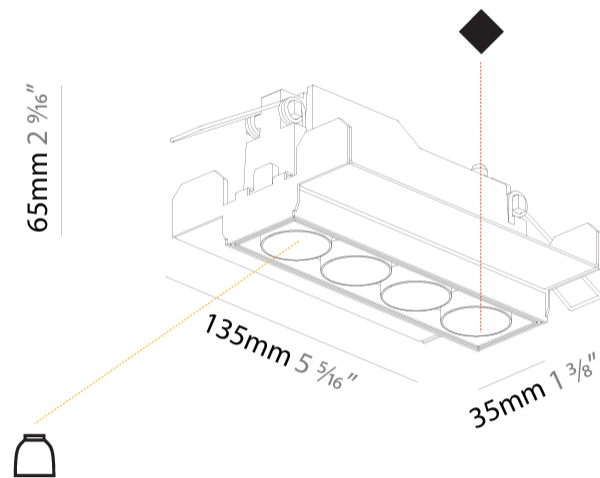

ELECTRICAL

Lamp Type: LED (Zhaga Standard)
Input Wattage (W): 14.3
Total Output Wattage (W): 13.3
Dimming: Tri-Mode (Non-Dimming and Phase Dimming (120Vac only) and 0-10V Dimming)
Driver Included: No
Driver Location: Recessed Housing
Driver Type: Constant Current - Universal
Driver Class: Class 2
Housing: See components
Input Voltage (V): 120 - 277
Constant Current (MA): 1050

LED

Number of LEDs: 4
Color Temperature (°K): 2700 / 3000 / 3500 / 4000
Max. Delivered Lumen (lm): 750 / 850 / 862 / 880
CRI: >90 CRI
Lamp Life (hrs): 50000
Upon Request: Special Color Temperature

OPTICAL

Reflector: 8 / 14 / 34
Upon Request: Special Beam Angles

RATINGS AND CERTIFICATIONS

Certified By: CSA Certified to UL and CSA Standards
Zaneen Lighting Inc. © 2024, 11800 388-3382, 1-416-247-9319, www.zaneen.com

For international specifications by adding 'INT' at the end of the existing Model #. For assistance on 'custom' specifications, contact zteam@zaneen.com.
In a constant effort to supply the best product, we reserve the right to change specifications or materials without notice. The most recent specification sheets are found at zaneen.com